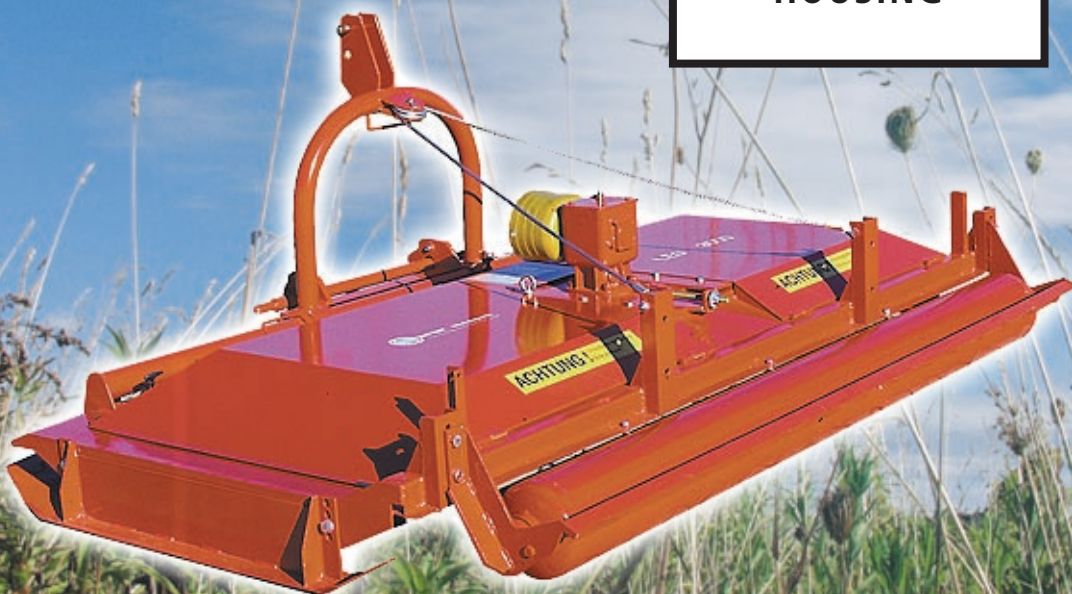

PASTURE

ROTARY MOWER LEO

For maintaining pastures
and green areas

CLEAN CUTTING

•

LARGE SURFACE
CAPACITY

•

COMPACT
HOUSING

SAUERBURGER

PASTURE CARE IS IMPORTANT

Your pastures will look much better after grazing when mowed with LEO.

In a single pass LEO will mow, mulch and distribute cow pats.

The grass and weeds that the livestock leave behind are chopped and distributed, accelerating the decomposition and humification. The quick decomposition reduces re-growth of weeds and unwanted plants. LEO helps create a regular even growth of the grass after mowing.

Leo with rear roller

STANDARD FEATURES

- Side shift to the right
- Quick-connect lower linkage
- Strengthened steel housing
- Wide side skids with height adjustment
- 3 rotors with belt drive
- Easy opening drive belt covers
- Power belt tensioner
- Skid plate under the middle rotor
- Large over-cut between the rotors
- Rotor blades with wings
- Heavy duty gearbox
- Rear chain guard

Swinging blades and skid plate under the middle rotor are standard

The belt covers can be opened without the need for tools allowing easy maintenance and cleaning.

Type	Total width m	Working width m	Length m	Weight kg
LEO 3000	3,00	2,80	1,40	540