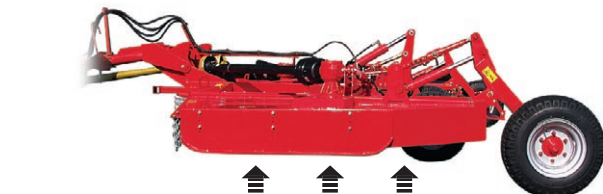

Large surface mower Condor

Hydraulic height adjustment

With the SAUERBURGER Condor, the height adjustment is easily controlled through 3 double acting cylinders that also regulate the height of the tow hitch, ensuring a uniform cutting height over the width of the machine.

Transportation

When transporting on the road, the wings of the condor fold up to 100° ensuring the weight of the machine is securely over the centre point. This gives better stability when driving.

Unfolding of the wings is done in a short time from the comfort of the tractor cab.

Standard Features:-

- o Transmission through wide angle shafts
- o Slip clutch on all transmission shafts
- o Heavy duty gearbox's
- o Parallel height adjustment
- o 6 - 15 Cutting blades from hardened steel
- o 2 - 5 Slide plates under the blades
- o Nitrogen reservoir for transport suspension
- o 4 Large castor wheels hydraulically adjustable
- o Height adjustable side skids

CONDOR 4700

Optional Extras:-

- o Baffle Plate
- o Extra castor wheels
- o Removable road lighting and warning signs
- o Free wheeling on PTO shaft